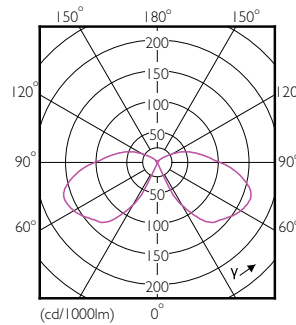

Photometrische Daten

LEDbulb Classic CM 48W E27 A60 Mirror Crown 827 DIM