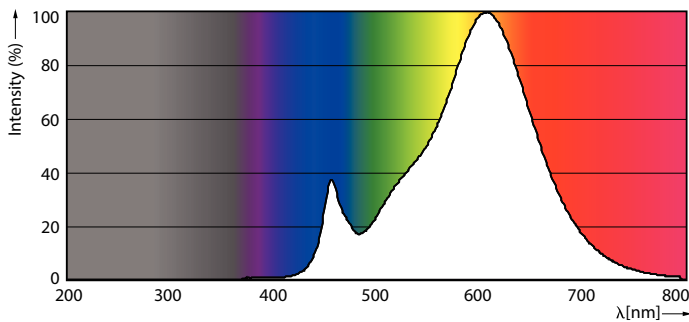

LEDbulb Classic CM 48W E27 A60 Mirror Crown 827 DIM