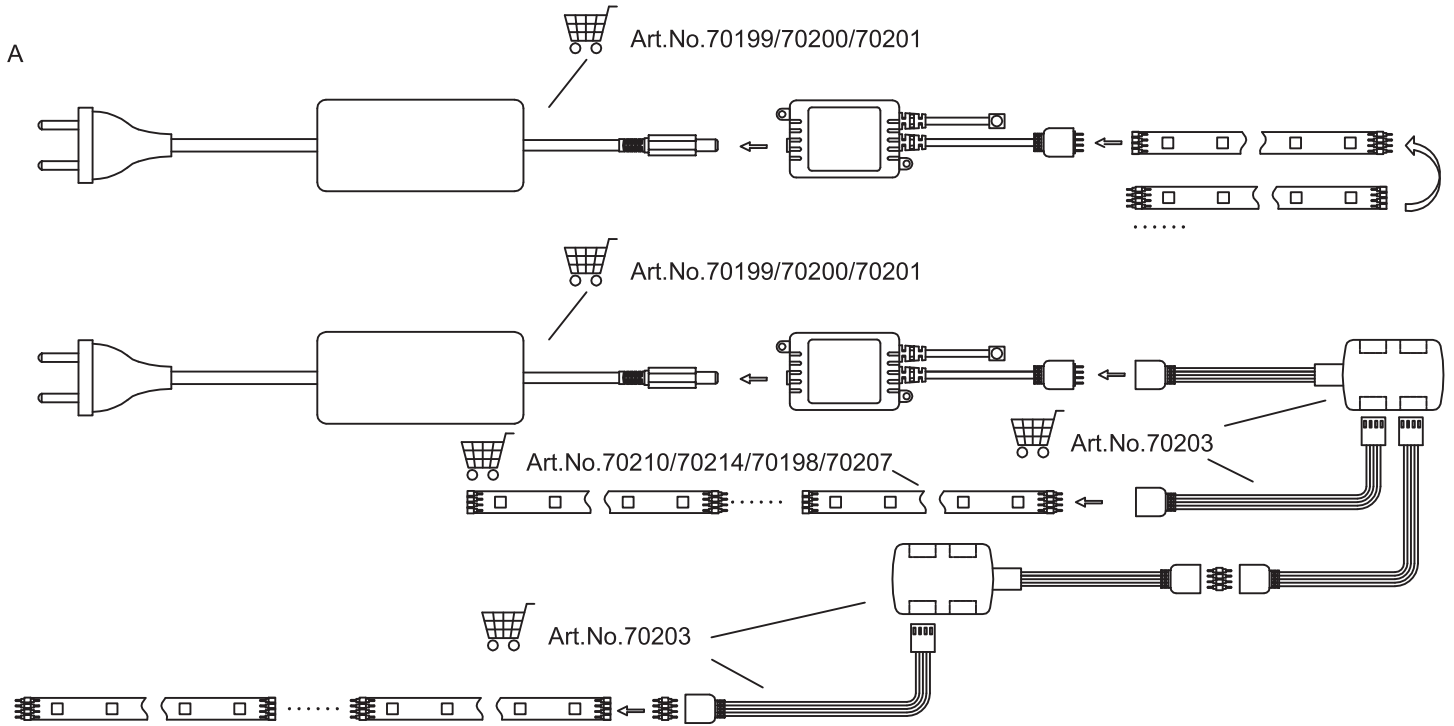

www.paulmann.com/yourledcolours

A