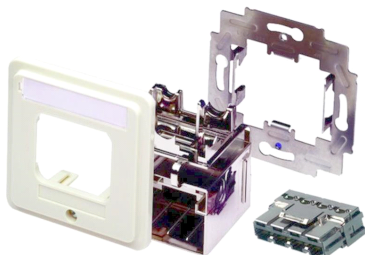

1711856-1

AMP CO Ultra Outlet Installation Kit, DIN 68 x 68, almond

Product Classification

Portfolio	NETCONNECT®
Brand	AMP CO™
Product Series	AMP CO
Product Type	Installation kit
Regional Availability	EMEA

Configuration Features

Outlet Size	1-gang
-------------	--------

Dimensions

DIN Size	68 x 68 mm
----------	------------

Mechanical Attachment

Mounts To	Faceplate
-----------	-----------

Product Type Features