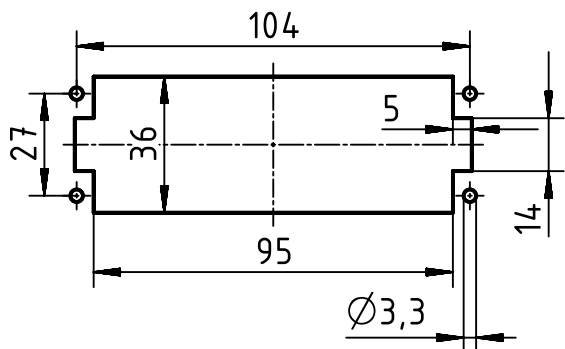

1:2  
panel cut out

	All rights reserved Department EL PD - DE HARTING Electric GmbH & Co. KG D-32339 Espelkamp	All Dimensions in mm Original Size DIN A4		Scale 1:1	Free size tol.		Ref. Sub.
		Created by ILJIN	Inspected by RUETERA	Standardisation TIEMANNA	Date 2017-01-13	State Final Release	
Title Han 24ES Press - F (25-48)						Doc-Key / ECM-Nr. 100681211/UGD/001/C 500000113763	
Type TB				Number 09 33 024 2788		Rev. C	Page 1/1