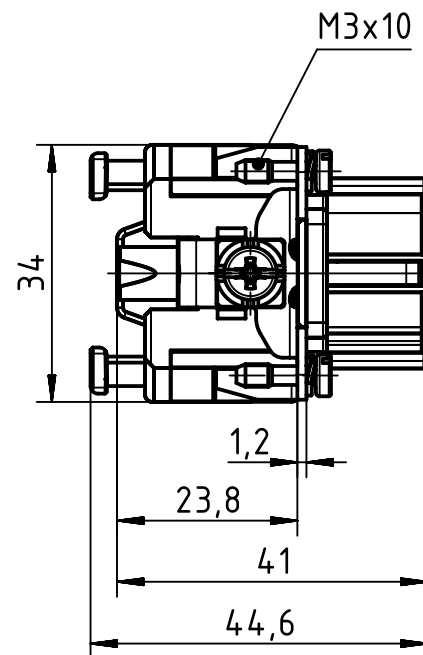

1:2  
panel cut out

	All rights reserved Department EL PD - DE HARTING Electric GmbH & Co. KG D-32339 Espelkamp	All Dimensions in mm Original Size DIN A4		Scale 1:1	Free size tol.		Ref. Sub.
		Created by ILJIN	Inspected by RUETERA	Standardisation TIEMANNA	Date 2017-01-13	State Final Release	
Title Han 24ES Press - F (25-48)						Doc-Key / ECM-Nr. 100681211/UGD/001/C 500000113763	
Type TB				Number 09 33 024 2788		Rev. C	Page 1/1