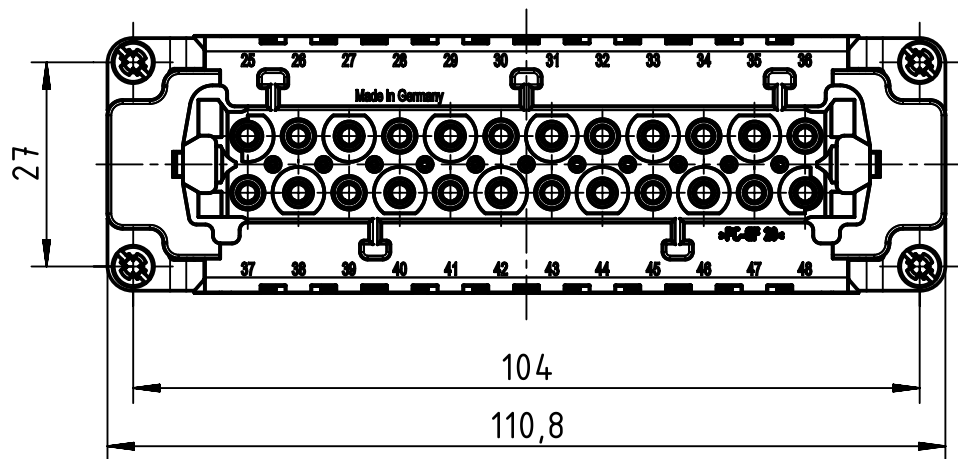

1:2  
panel cut out

	All rights reserved Department EL PD - DE HARTING Electric GmbH & Co. KG D-32339 Espelkamp	All Dimensions in mm Original Size DIN A4		Scale 1:1	Free size tol.		Ref. Sub.
		Created by ILJIN	Inspected by RUETERA	Standardisation TIEMANNA	Date 2017-01-13	State Final Release	
Title Han 24ES Press - F (25-48)						Doc-Key / ECM-Nr. 100681211/UGD/001/C 500000113763	
Type TB				Number 09 33 024 2788		Rev. C	Page 1/1